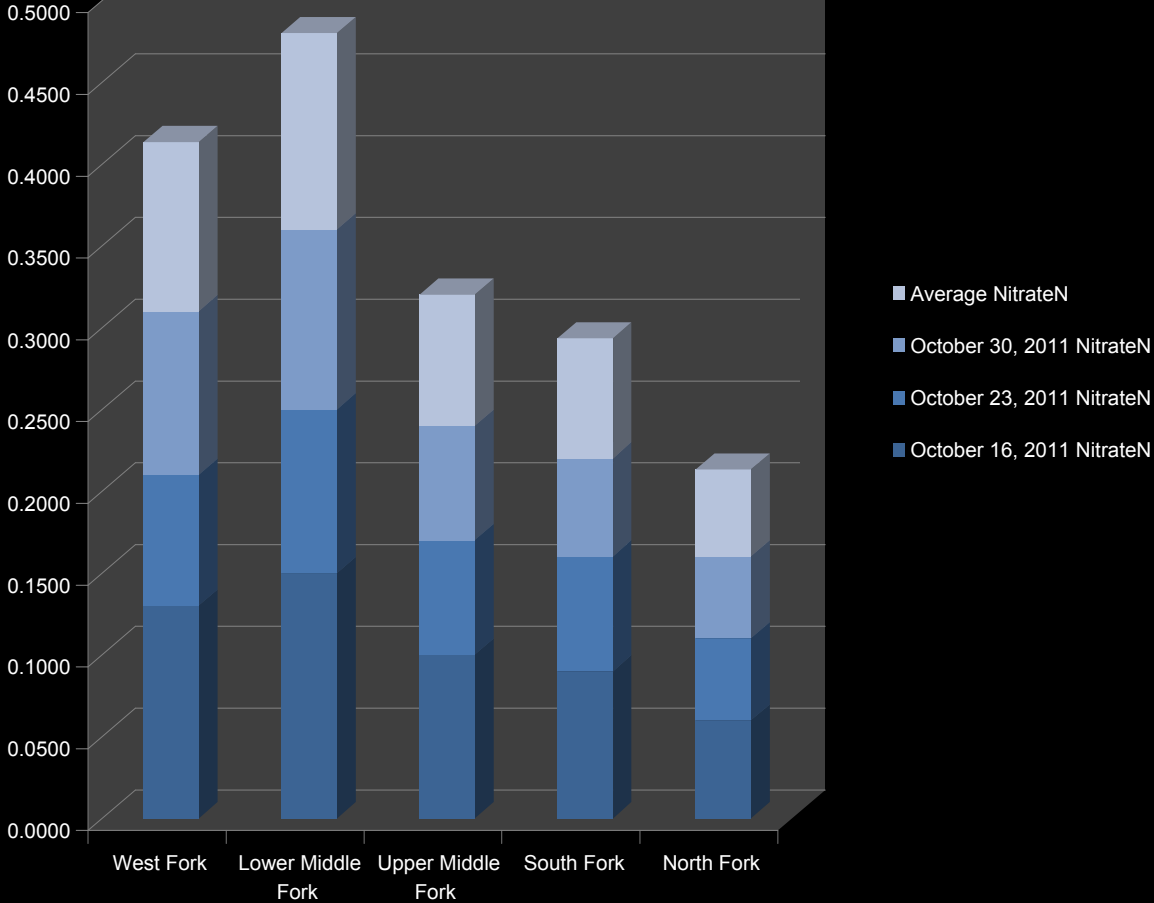

BLUE WATER TASK FORCE

Lone Peak High School

Telephone: 406-600-6076
Email:
bigskyhighschool@gmail.com

Nitrate Level Map

Legend

StreamSamplingSites (Nitrate)

- Less than 0.31
 - 0.31 - 0.35
 - 0.35 - 0.44
 - 0.44 - 0.53
 - 0.53 and Greater
- WF_Streams
— Gallatin
• Septic
— Contours
- UpperMiddleFork_Watershed
SouthFork_Watershed
NorthFork_Watershed
LowerMiddleFork_Watershed
WestFork_Watershed